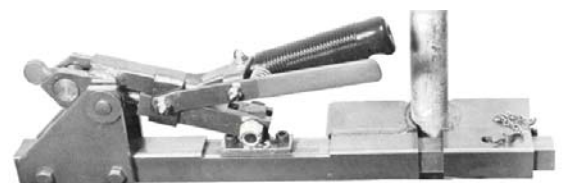

ONLY $ 420.00