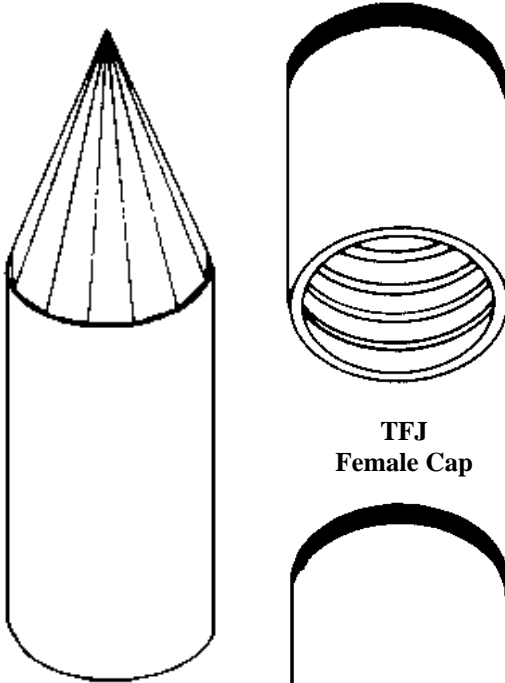

FLUSH JOINT FITTINGS

Page 77

7 - 11 - 11

DEAN BENNETT SUPPLY CO
Toll Free : 800 - 621 - 4291
PRICES ARE YOUR NET COSTS

THREADED FLUSH JOINT CAPS & PLUGS

Female TFJ Caps

$ 6.00	1/2"	12TFJCAP
$ 6.40	3/4"	34TFJCAP
$ 7.50	1"	1TFJCAP
$ 8.00	1-1/4"	114TFJCAP
$ 9.50	1-1/2"	112TFJCAP
$ 10.50	2"	2TFJCAP
$ 21.00	3"	3TFJCAP
$ 18.75	4"	4TFJCAP

Male TFJ Plugs

$ 6.00	1/2"	12TFJPLUG
$ 6.40	3/4"	34TFJPLUG
$ 7.50	1"	1TFJPLUG
$ 8.00	1-1/4"	114TFJPLUG
$ 9.50	1-1/2"	112TFJPLUG
$ 10.50	2"	2TFJPLUG
$ 21.00	3"	3TFJPLUG
$ 18.75	4"	4TFJPLUG

TFJ Female
Point